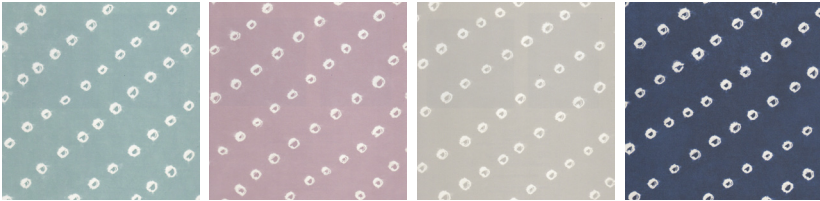

# seemakrish

SURFSIDE

SKU# W 01-21 C

Color: Starfish

Content: Standard clay coated paper, FSC certified  
ASTM-E84 Class A

Width: 30" (Trims to 27")

Repeat: 27" H, 36" V

Pattern Match: Straight

Seaglass

Lilac

Mist Gray

Seaport Blue